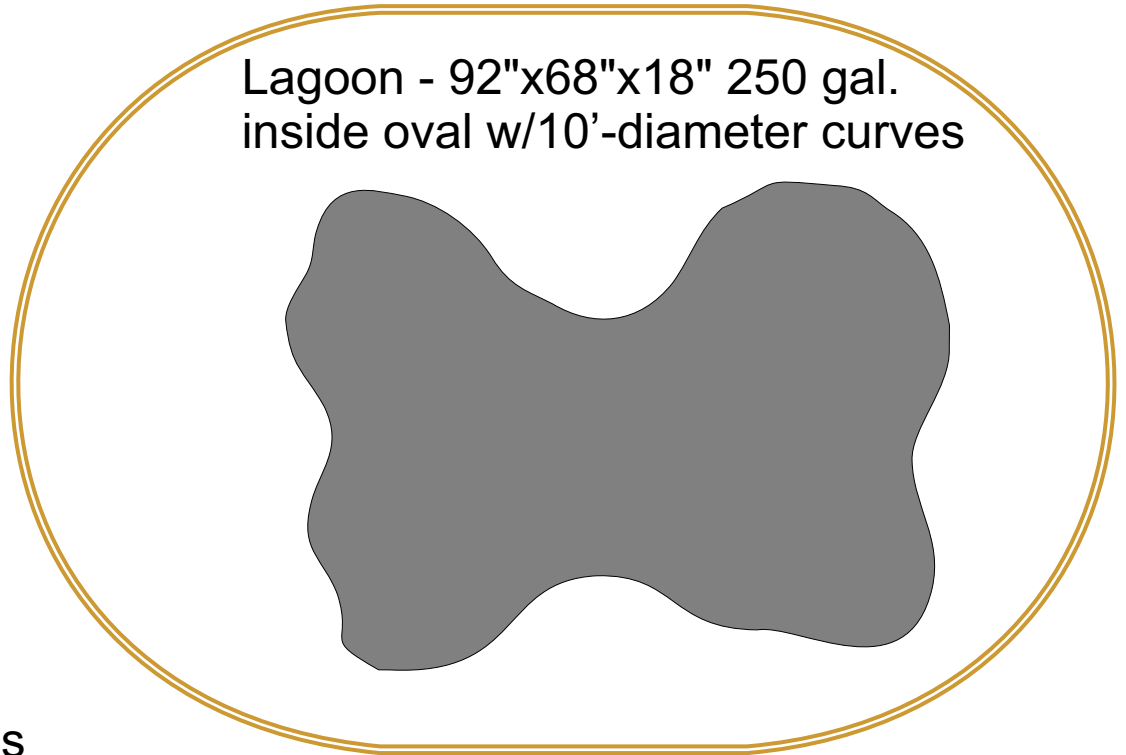

Maccourt Pond Liner/LS Track Circle Comparison

Note: All shapes are approximate. Refer to the pond measurements when planning your garden/railroad.

6'-diameter round pond
260 gal.

Lagoon - 92"x68"x18" 250 gal.
inside oval w/10'-diameter curves

St. Croix - 90"x66"x18" 275 gal
inside oval w/8'-diameter curves

Kodiak/St. Lawrence
84"x57"x18" 165 gal.

Connecting Pond
33"x20".5x7" 8 Gal.
Inside 4'-diameter
circle